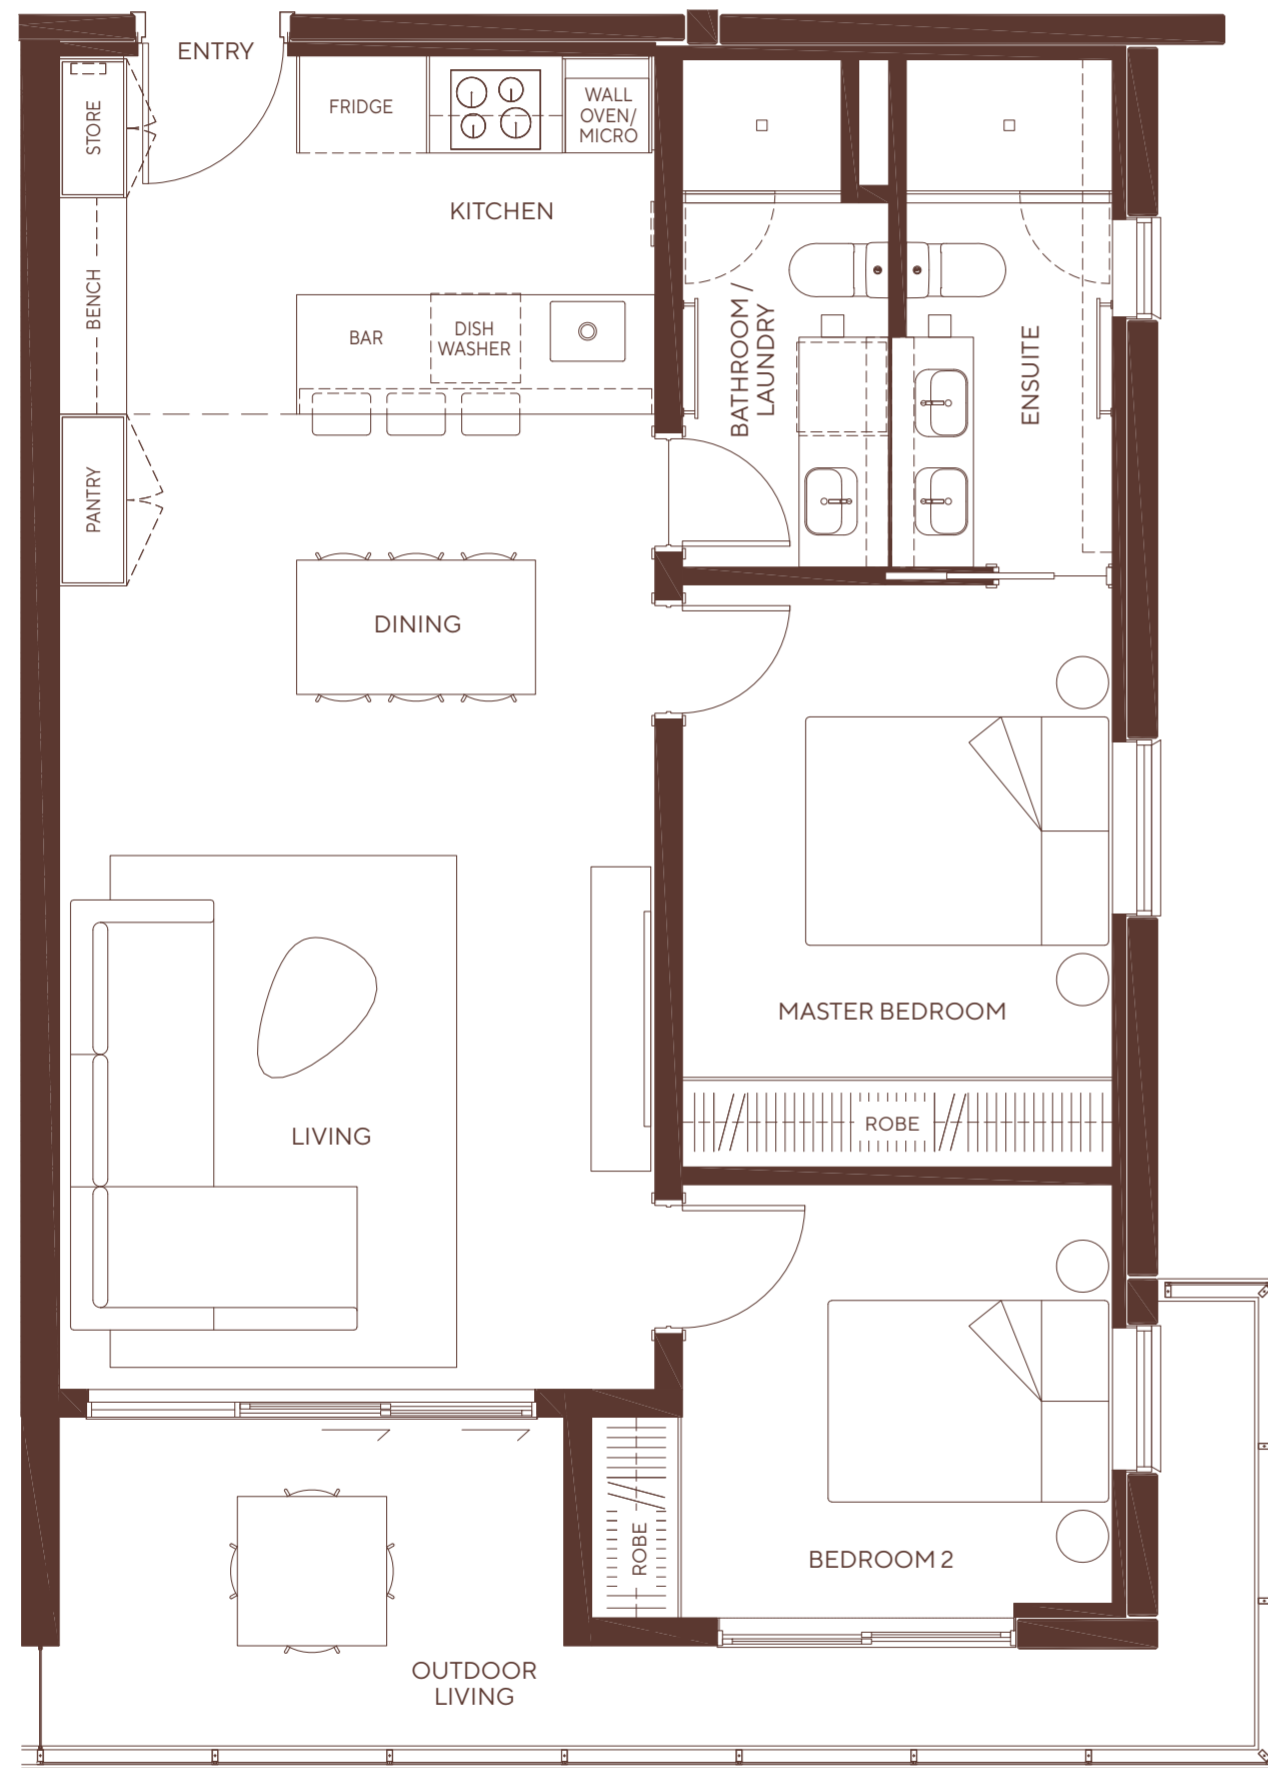

LINEN 03

Apartment Area: 90m²
Including Outdoor Living: 14m²

Storage Unit: 2m²
Car Space: 13.5m²

Total Area: 105.5m²

SECTION

GROUND

LEVELS