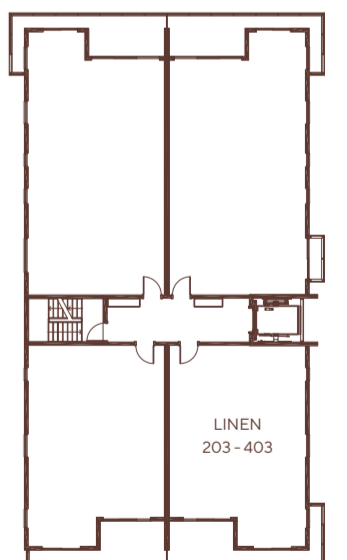

LINEN 03

Apartment Area: 90m²
Including Outdoor Living: 14m²

Storage Unit: 2m²
Car Space: 13.5m²

Total Area: 105.5m²

SECTION

GROUND

LEVELS