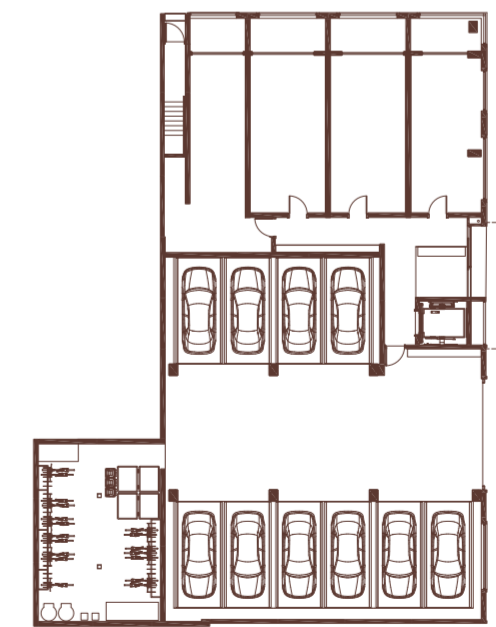

LINEN 03

Apartment Area: 90m²
Including Outdoor Living: 14m²

Storage Unit: 2m²
Car Space: 13.5m²

Total Area: 105.5m²

SECTION

GROUND

LEVELS